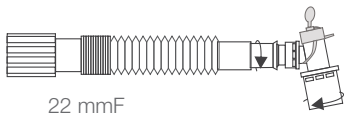

Catheter Mounts

Catheter Mounts

Altech range of catheter mounts includes a wide choice of smoothbore PVC and extendible configurations

- Smoothbore products provide low resistance to flow while external coil reduces kinks and blockages. Besides they prevent fluid build up reducing risks of bacterial growth thanks to smooth inner surface.
- Extendible PP product provides a lightweight and flexible solution and allows clinician to adjust the position of the catheter mount
- 360 degree double swivel connector increases ease of use
- Double cap helps to maintain PEEP during suctioning or bronchoscopy.
- Luer lock port for gas sampling
- 15M or 22F adapters available

CATHETER MOUNT EXTENDIBLE

22 mmF

Dead space (ml): Close: 25, Open: 40

15 mmM

22 mmM/15mmF

Dead space (ml): Close: 25, Open: 40

Extendible

Length	Code	Qty/Box
15 cm/6"	AL-17300	50
15 cm/6"	AL-13300	50

CATHETER MOUNT SMOOTH BORE

15 mmF

Dead space (ml): 30

22 mmF

22 mmM/15mmF

Dead space (ml): 30

Smoothbore

Length	Code	Qty/Box
15 cm/6"	AL-12300	50
15 cm/6" (PVC-free)	AL-P12300	50