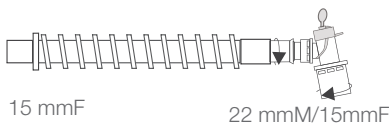

Catheter Mounts

Catheter Mounts

Altech range of catheter mounts includes a wide choice of smoothbore PVC and extendible configurations

- Smoothbore products provide low resistance to flow while external coil reduces kinks and blockages. Besides they prevent fluid build up reducing risks of bacterial growth thanks to smooth inner surface.
- Extendible PP product provides a lightweight and flexible solution and allows clinician to adjust the position of the catheter mount
- 360 degree double swivel connector increases ease of use
- Double cap helps to maintain PEEP during suctioning or bronchoscopy.
- Luer lock port for gas sampling
- 15M or 22F adapters available

CATHETER MOUNT EXTENDIBLE

22 mmF

Dead space (ml): Close: 25, Open: 40

15 mmM

22 mmM/15mmF

Dead space (ml): Close: 25, Open: 40

Extendible

Length	Code	Qty/Box
15 cm/6"	AL-17300	50
15 cm/6"	AL-13300	50

CATHETER MOUNT SMOOTH BORE

15 mmF

Dead space (ml): 30

22 mmF

22 mmM/15mmF

Dead space (ml): 30

Smoothbore

Length	Code	Qty/Box
15 cm/6"	AL-12300	50
15 cm/6" (PVC-free)	AL-P12300	50

Smoothbore

Length	Code	Qty/Box
15 cm/6"	AL-16300	50
15 cm/6" (PVC-free)	AL-P16300	50

CATHETER MOUNT & FILTER

22 mmF

22 mmM/15mmF

Dead space (ml): Close: 103, Open: 117

Extendible

Length	Code	Qty/Box
15 cm/6"	AL-17380	20