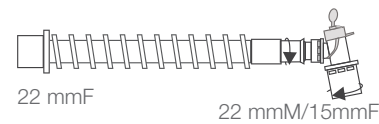

Catheter Mounts

Catheter Mounts

Altech range of catheter mounts includes a wide choice of smoothbore PVC and extendible configurations

- Smoothbore products provide low resistance to flow while external coil reduces kinks and blockages. Besides they prevent fluid build up reducing risks of bacterial growth thanks to smooth inner surface.
- Extendible PP product provides a lightweight and flexible solution and allows clinician to adjust the position of the catheter mount
- 360 degree double swivel connector increases ease of use
- Double cap helps to maintain PEEP during suctioning or bronchoscopy.
- Luer lock port for gas sampling
- 15M or 22F adapters available

CATHETER MOUNT EXTENDIBLE

22 mmF

Dead space (ml): Close: 25, Open: 40

15 mmM

22 mmM/15mmF

Dead space (ml): Close: 25, Open: 40

Extendible

Length	Code	Qty/Box
15 cm/6"	AL-17300	50
15 cm/6"	AL-13300	50

CATHETER MOUNT SMOOTH BORE

15 mmF

Dead space (ml): 30

22 mmF

22 mmM/15mmF

Dead space (ml): 30

Smoothbore

Length	Code	Qty/Box
15 cm/6"	AL-12300	50
15 cm/6" (PVC-free)	AL-P12300	50

Smoothbore

Length	Code	Qty/Box
15 cm/6"	AL-16300	50
15 cm/6" (PVC-free)	AL-P16300	50

CATHETER MOUNT & FILTER

22 mmF

22 mmM/15mmF

Dead space (ml): Close: 103, Open: 117

Extendible

Length	Code	Qty/Box
15 cm/6"	AL-17380	20