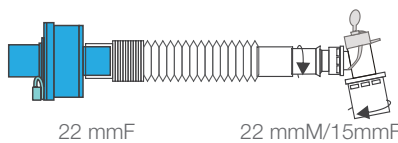

CATHETER MOUNT EXTENDIBLE

22 mmF

Dead space (ml): Close: 25, Open: 40

15 mmM

22 mmM/15mmF

Dead space (ml): Close: 25, Open: 40

Extendible

Length	Code	Qty/Box
15 cm/6"	AL-17300	50
15 cm/6"	AL-13300	50

CATHETER MOUNT SMOOTH BORE

15 mmF

Dead space (ml): 30

22 mmF

22 mmM/15mmF

Dead space (ml): 30

Smoothbore

Length	Code	Qty/Box
15 cm/6"	AL-12300	50
15 cm/6" (PVC-free)	AL-P12300	50

Smoothbore

Length	Code	Qty/Box
15 cm/6"	AL-16300	50
15 cm/6" (PVC-free)	AL-P16300	50

CATHETER MOUNT & FILTER

22 mmF

22 mmM/15mmF

Dead space (ml): Close: 103, Open: 117

Extendible

Length	Code	Qty/Box
15 cm/6"	AL-17380	20