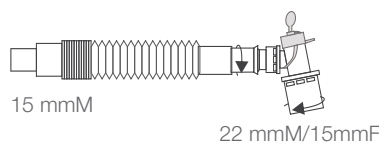

Catheter Mounts

Catheter Mounts

Altech range of catheter mounts includes a wide choice of smoothbore PVC and extendible configurations

- Smoothbore products provide low resistance to flow while external coil reduces kinks and blockages. Besides they prevent fluid build up reducing risks of bacterial growth thanks to smooth inner surface.
- Extendible PP product provides a lightweight and flexible solution and allows clinician to adjust the position of the catheter mount
- 360 degree double swivel connector increases ease of use
- Double cap helps to maintain PEEP during suctioning or bronchoscopy.
- Luer lock port for gas sampling
- 15M or 22F adapters available

CATHETER MOUNT EXTENDIBLE

22 mmF

Dead space (ml): Close: 25, Open: 40

15 mmM

22 mmM/15mmF

Dead space (ml): Close: 25, Open: 40

Extendible

Length	Code	Qty/Box
15 cm/6"	AL-17300	50
15 cm/6"	AL-13300	50

CATHETER MOUNT SMOOTH BORE

15 mmF

Dead space (ml): 30

22 mmF

22 mmM/15mmF

Dead space (ml): 30

Smoothbore

Length	Code	Qty/Box
15 cm/6"	AL-12300	50
15 cm/6" (PVC-free)	AL-P12300	50

Smoothbore

Length	Code	Qty/Box
15 cm/6"	AL-16300	50
15 cm/6" (PVC-free)	AL-P16300	50

CATHETER MOUNT & FILTER

22 mmF

22 mmM/15mmF

Dead space (ml): Close: 103, Open: 117

Extendible

Length	Code	Qty/Box
15 cm/6"	AL-17380	20